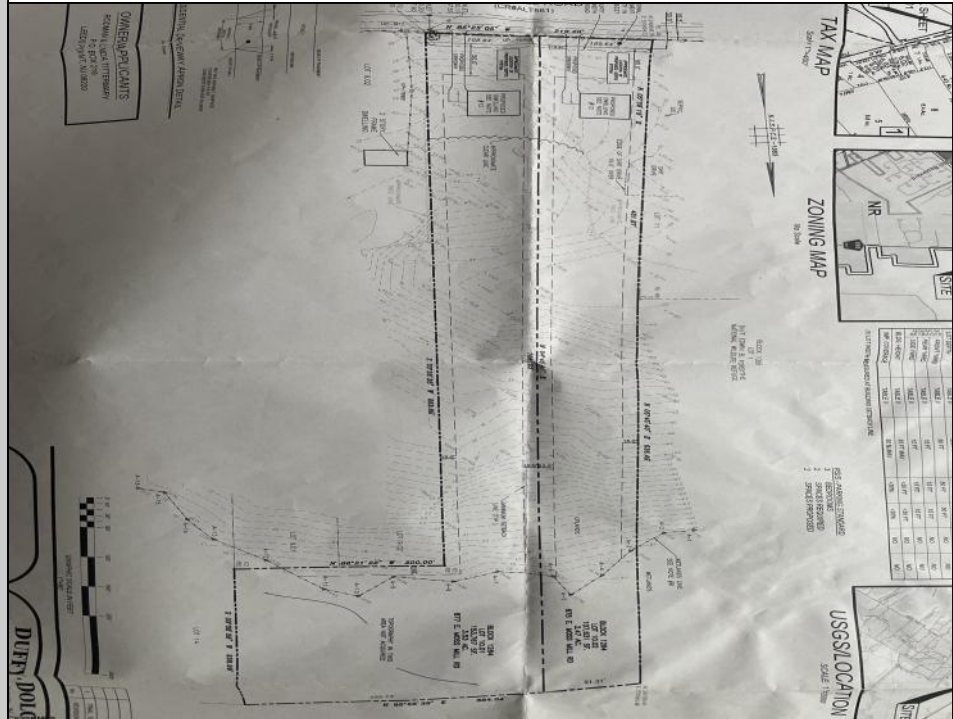

877 Moss Mill
Galloway Township, NJ 08205

Asking \$110,000.00

COMMENTS

Here's your opportunity to build your dream home in the wonderful Leeds Point area of Galloway township. Just minutes to Smithville Village and backs up the the wildlife refuge. This 3.53 acre lot is cleared in the front and then wooded in the middle and back, with wetlands on the very back end of the lot. But there is plenty of room to build your home. Natural gas is in the street. Wetlands delineation is on file. Ready to build. Seller has accepted a conditional contract but is continuing to take back-up offers.

PROPERTY DETAILS