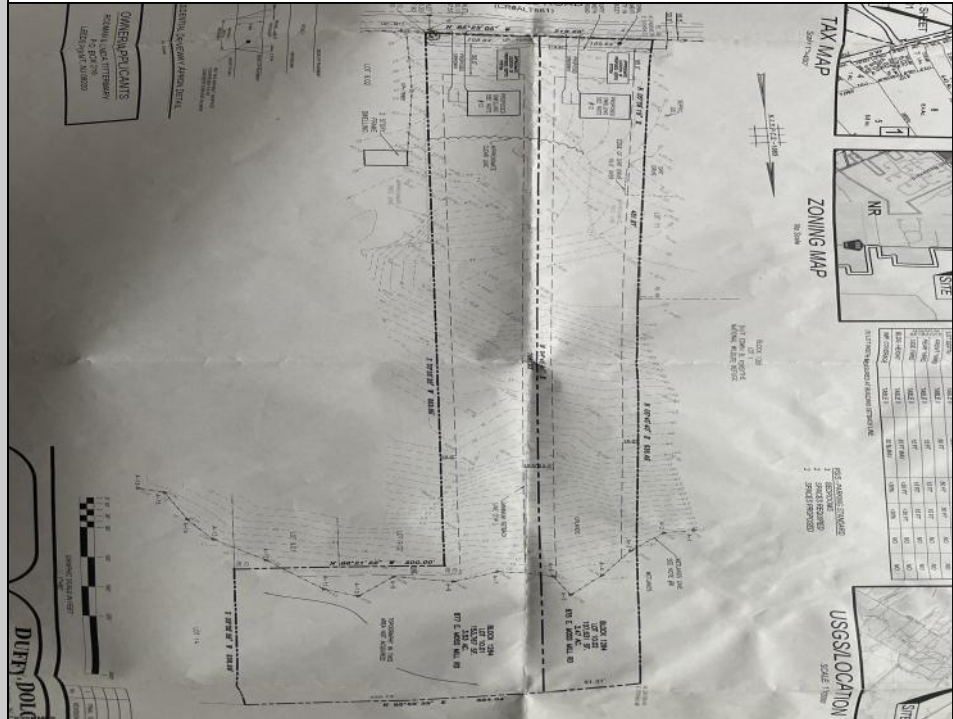

877 Moss Mill
Galloway Township, NJ 08205

Asking \$110,000.00

COMMENTS

Here's your opportunity to build your dream home in the wonderful Leeds Point area of Galloway township. Just minutes to Smithville Village and backs up the the wildlife refuge. This 3.53 acre lot is cleared in the front and then wooded in the middle and back, with wetlands on the very back end of the lot. But there is plenty of room to build your home. Natural gas is in the street. Wetlands delineation is on file. Ready to build. Seller has accepted a conditional contract but is continuing to take back-up offers.