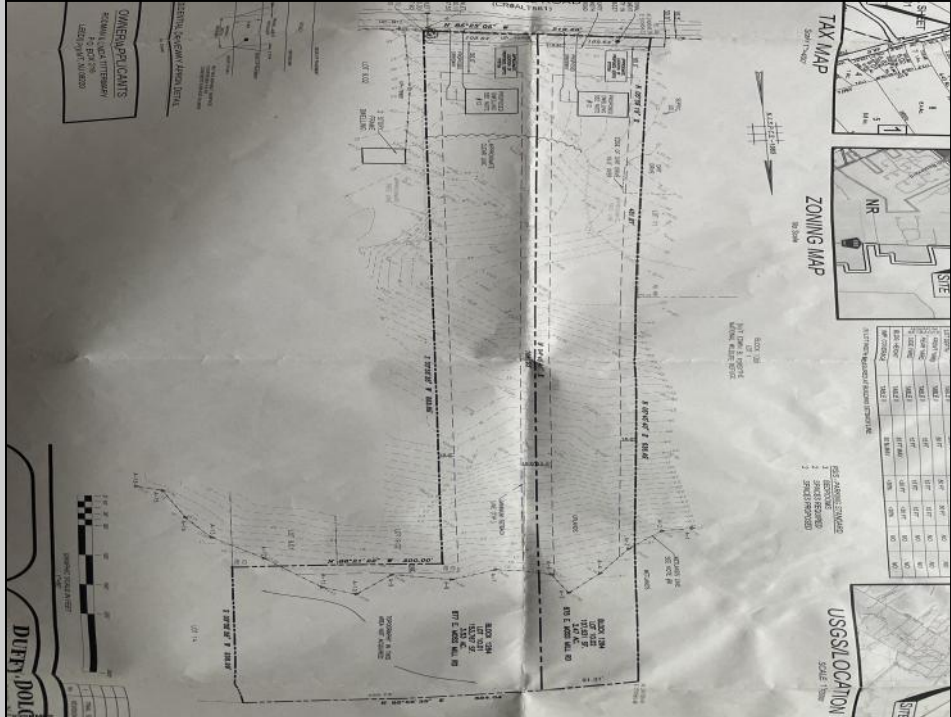

### COMMENTS

Here's your opportunity to build your dream home in the wonderful Leeds Point area of Galloway township. Just minutes to Smithville Village and backs up the the wildlife refuge. This 3.53 acre lot is cleared in the front and then wooded in the middle and back, with wetlands on the very back end of the lot. But there is plenty of room to build your home. Natural gas is in the street. Wetlands delineation is on file. Ready to build. Seller has accepted a conditional contract but is continuing to take back-up offers.