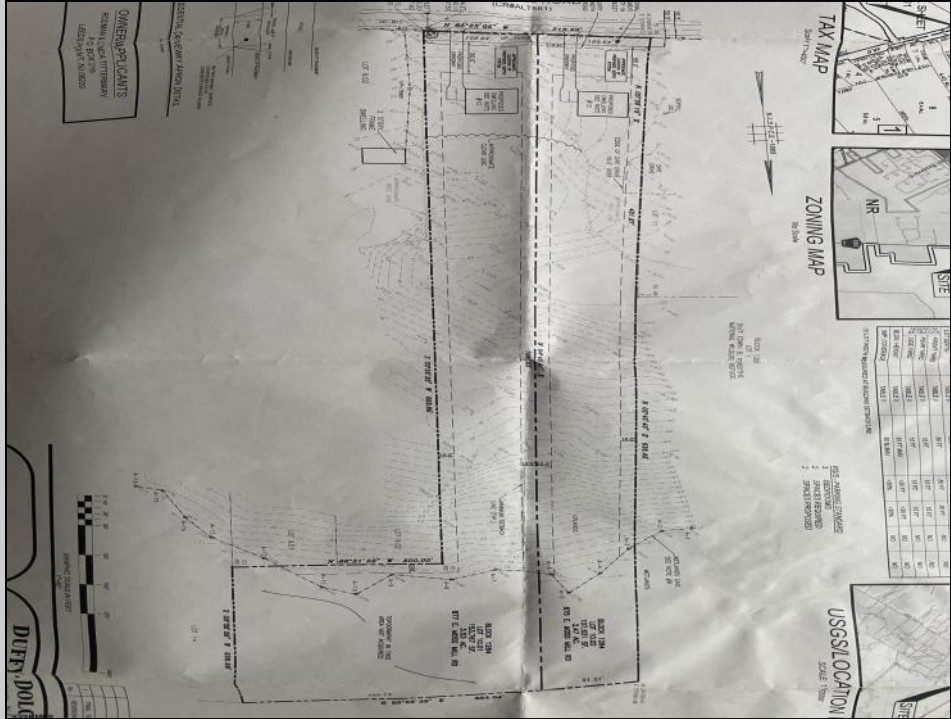

Berger Realty

Since 1928

Berger Realty, Inc
1330 Bay Avenue
Ocean City, NJ 08226
609-391-1330/609-391-1300
info@bergerrealty.com

877 Moss Mill
Galloway Township, NJ 08205

Asking \$110,000.00

COMMENTS

Here's your opportunity to build your dream home in the wonderful Leeds Point area of Galloway township. Just minutes to Smithville Village and backs up the the wildlife refuge. This 3.53 acre lot is cleared in the front and then wooded in the middle and back, with wetlands on the very back end of the lot. But there is plenty of room to build your home. Natural gas is in the street. Wetlands delineation is on file. Ready to build. Seller has accepted a conditional contract but is continuing to take back-up offers.