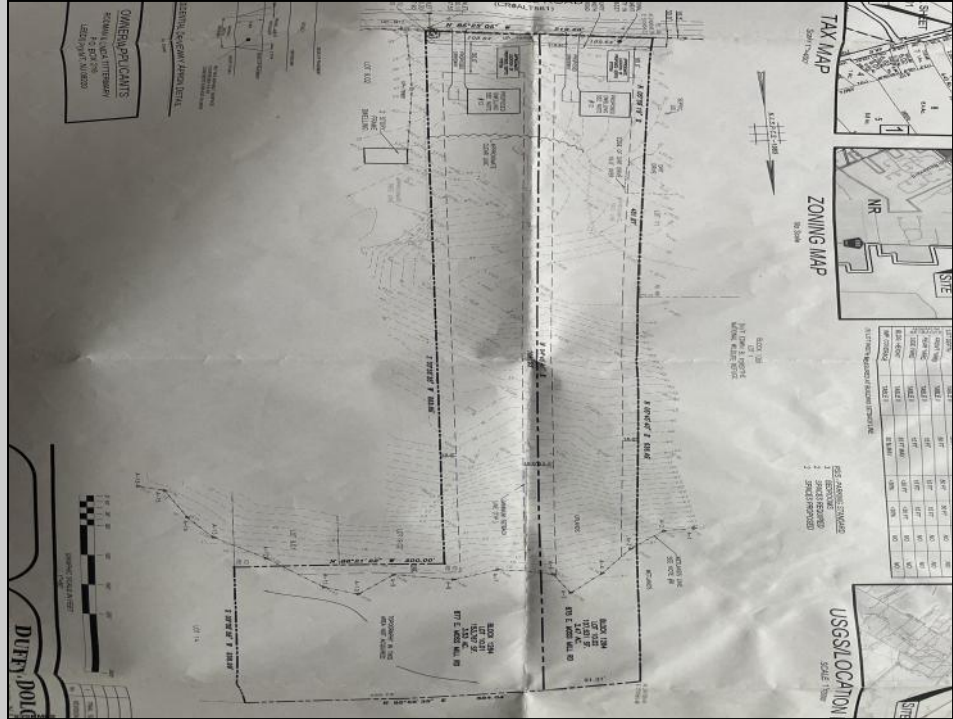

**877 Moss Mill
Galloway Township, NJ 08205**

Asking \$110,000.00

COMMENTS

Here's your opportunity to build your dream home in the wonderful Leeds Point area of Galloway township. Just minutes to Smithville Village and backs up the the wildlife refuge. This 3.53 acre lot is cleared in the front and then wooded in the middle and back, with wetlands on the very back end of the lot. But there is plenty of room to build your home. Natural gas is in the street. Wetlands delineation is on file. Ready to build. Seller has accepted a conditional contract but is continuing to take back-up offers.