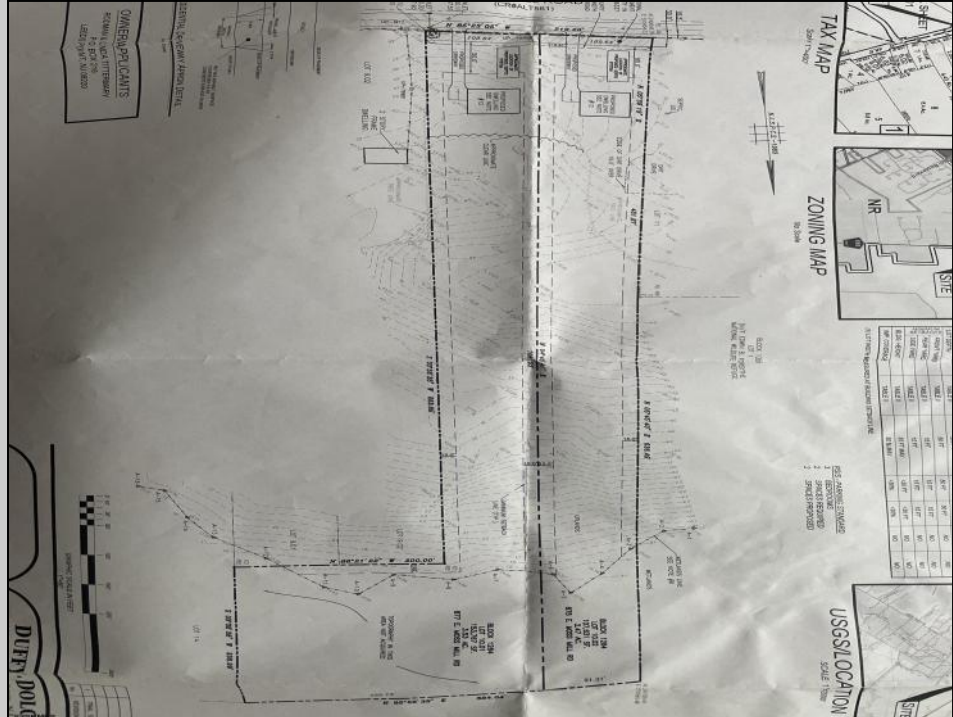

**877 Moss Mill
Galloway Township, NJ 08205**

Asking \$110,000.00

COMMENTS

Here's your opportunity to build your dream home in the wonderful Leeds Point area of Galloway township. Just minutes to Smithville Village and backs up the the wildlife refuge. This 3.53 acre lot is cleared in the front and then wooded in the middle and back, with wetlands on the very back end of the lot. But there is plenty of room to build your home. Natural gas is in the street. Wetlands delineation is on file. Ready to build. Seller has accepted a conditional contract but is continuing to take back-up offers.