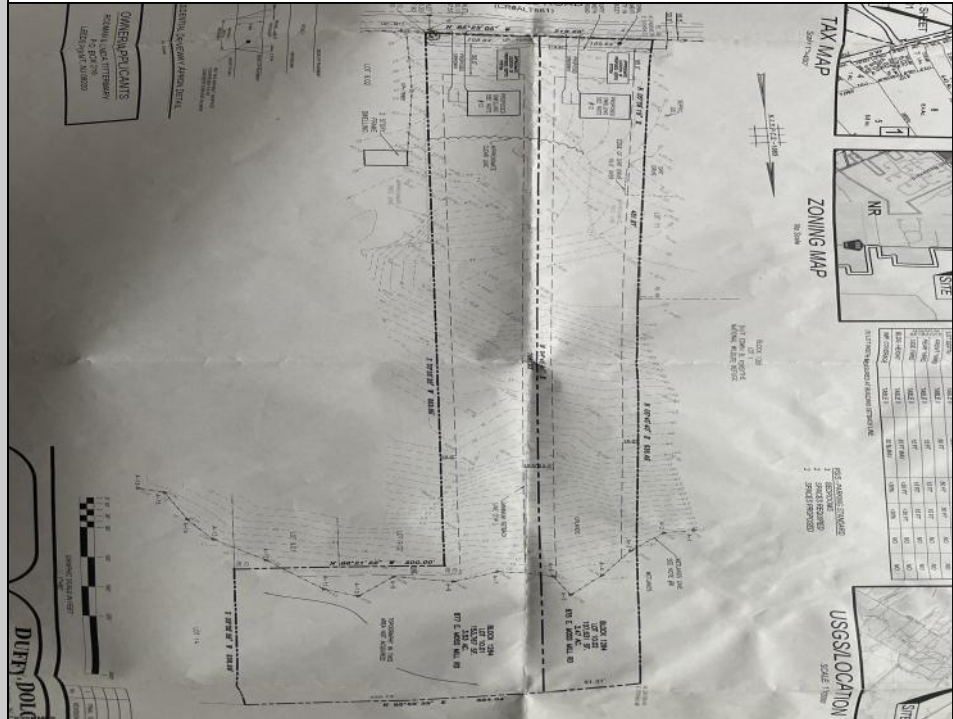

### COMMENTS

Here's your opportunity to build your dream home in the wonderful Leeds Point area of Galloway township. Just minutes to Smithville Village and backs up the the wildlife refuge. This 3.53 acre lot is cleared in the front and then wooded in the middle and back, with wetlands on the very back end of the lot. But there is plenty of room to build your home. Natural gas is in the street. Wetlands delineation is on file. Ready to build. Seller has accepted a conditional contract but is continuing to take back-up offers.