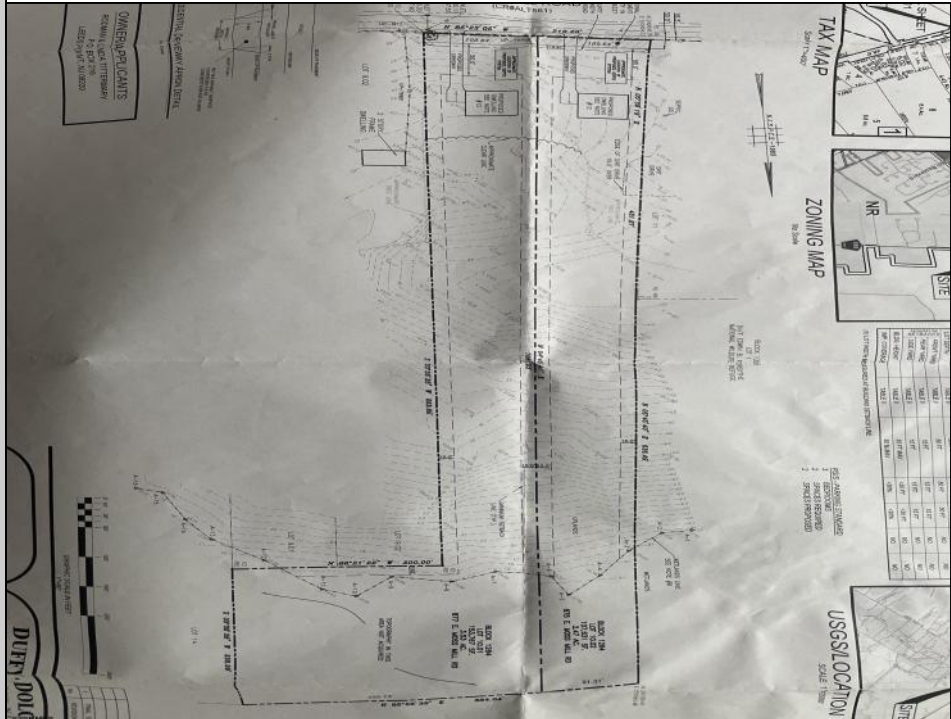

877 Moss Mill
Galloway Township, NJ 08205

Asking \$110,000.00

COMMENTS

Here's your opportunity to build your dream home in the wonderful Leeds Point area of Galloway township. Just minutes to Smithville Village and backs up the the wildlife refuge. This 3.53 acre lot is cleared in the front and then wooded in the middle and back, with wetlands on the very back end of the lot. But there is plenty of room to build your home. Natural gas is in the street. Wetlands delineation is on file. Ready to build. Seller has accepted a conditional contract but is continuing to take back-up offers.