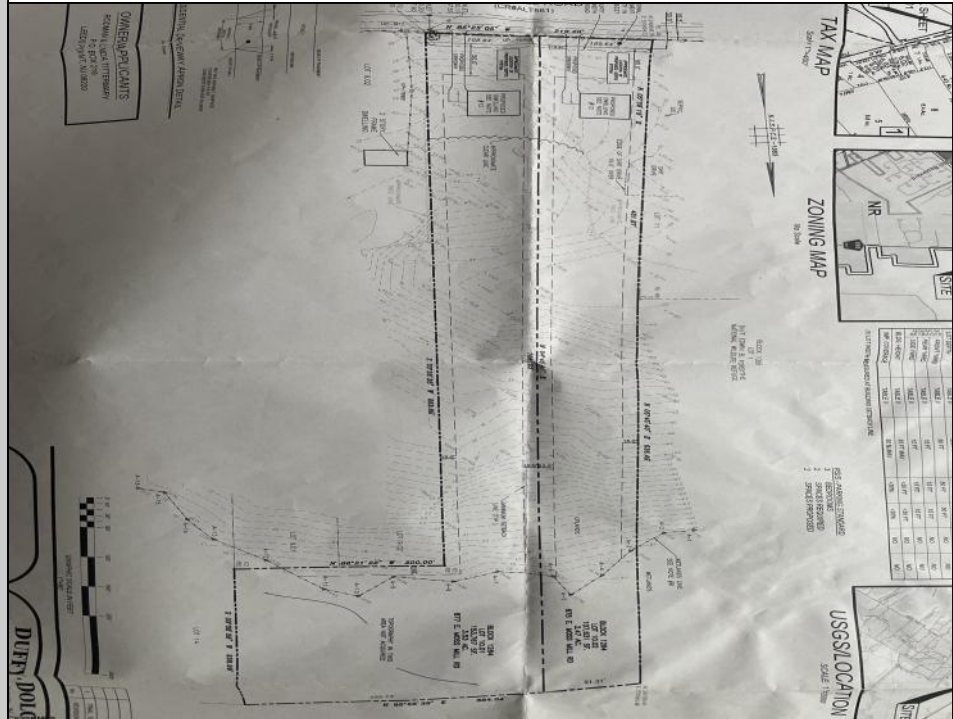

### COMMENTS

Here's your opportunity to build your dream home in the wonderful Leeds Point area of Galloway township. Just minutes to Smithville Village and backs up the the wildlife refuge. This 3.53 acre lot is cleared in the front and then wooded in the middle and back, with wetlands on the very back end of the lot. But there is plenty of room to build your home. Natural gas is in the street. Wetlands delineation is on file. Ready to build. Seller has accepted a conditional contract but is continuing to take back-up offers.

### PROPERTY DETAILS