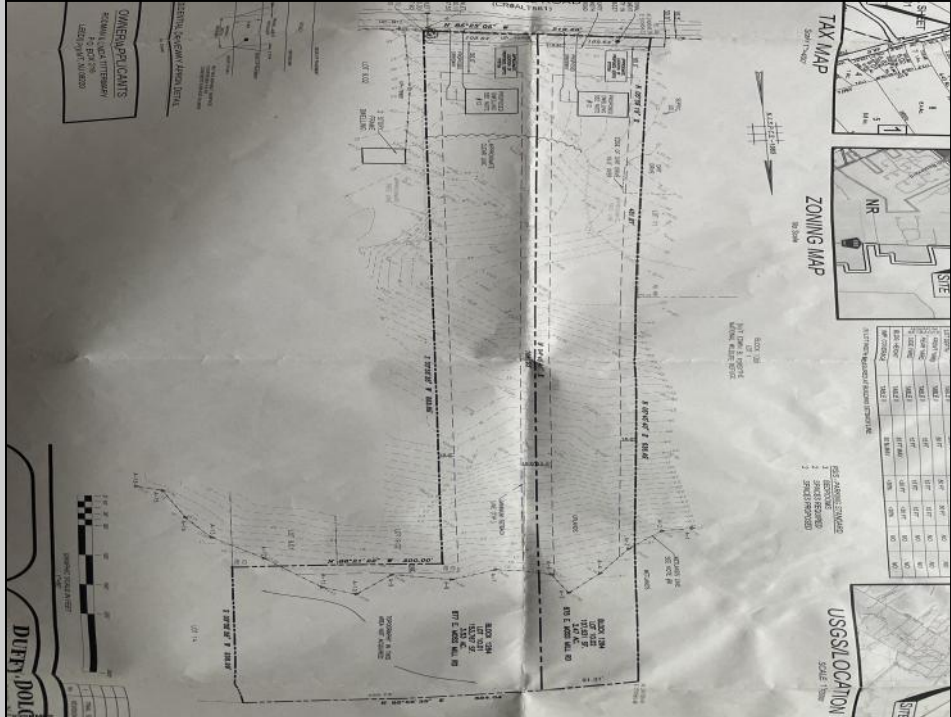

Berger Realty

Since 1928

Berger Realty, Inc
1330 Bay Avenue
Ocean City, NJ 08226
609-391-1330/609-391-1300
info@bergerrealty.com

877 Moss Mill
Galloway Township, NJ 08205

Asking \$110,000.00

COMMENTS

Here's your opportunity to build your dream home in the wonderful Leeds Point area of Galloway township. Just minutes to Smithville Village and backs up the the wildlife refuge. This 3.53 acre lot is cleared in the front and then wooded in the middle and back, with wetlands on the very back end of the lot. But there is plenty of room to build your home. Natural gas is in the street. Wetlands delineation is on file. Ready to build. Seller has accepted a conditional contract but is continuing to take back-up offers.