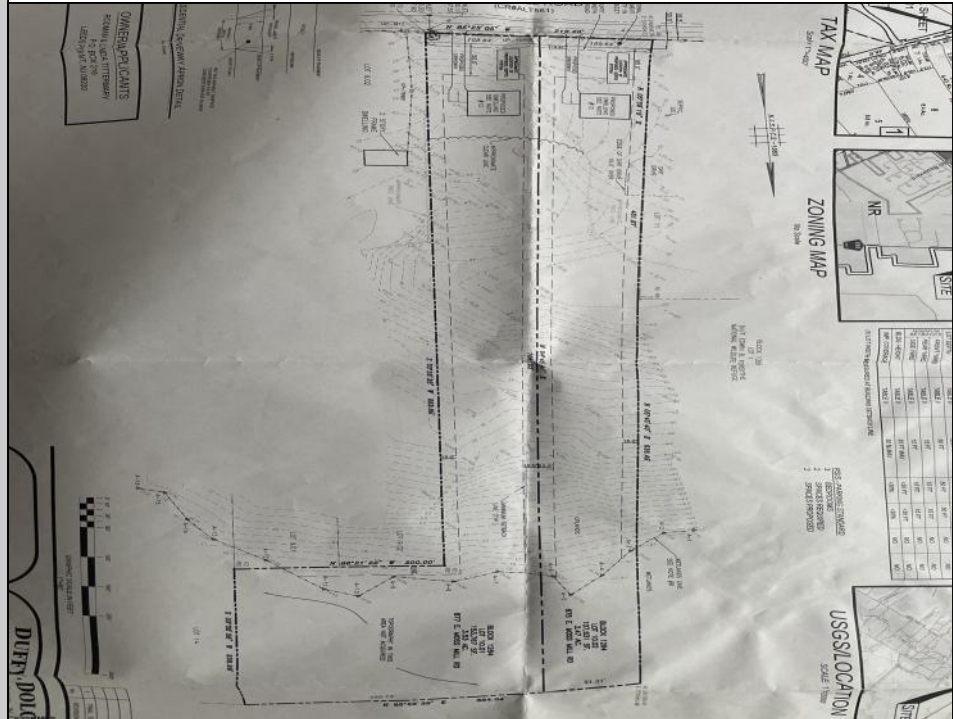

Berger Realty

Since 1928

Berger Realty, Inc
1330 Bay Avenue
Ocean City, NJ 08226
609-391-1330/609-391-1300
info@bergerrealty.com

877 Moss Mill
Galloway Township, NJ 08205

Asking \$110,000.00

COMMENTS

Here's your opportunity to build your dream home in the wonderful Leeds Point area of Galloway township. Just minutes to Smithville Village and backs up the the wildlife refuge. This 3.53 acre lot is cleared in the front and then wooded in the middle and back, with wetlands on the very back end of the lot. But there is plenty of room to build your home. Natural gas is in the street. Wetlands delineation is on file. Ready to build. Seller has accepted a conditional contract but is continuing to take back-up offers.