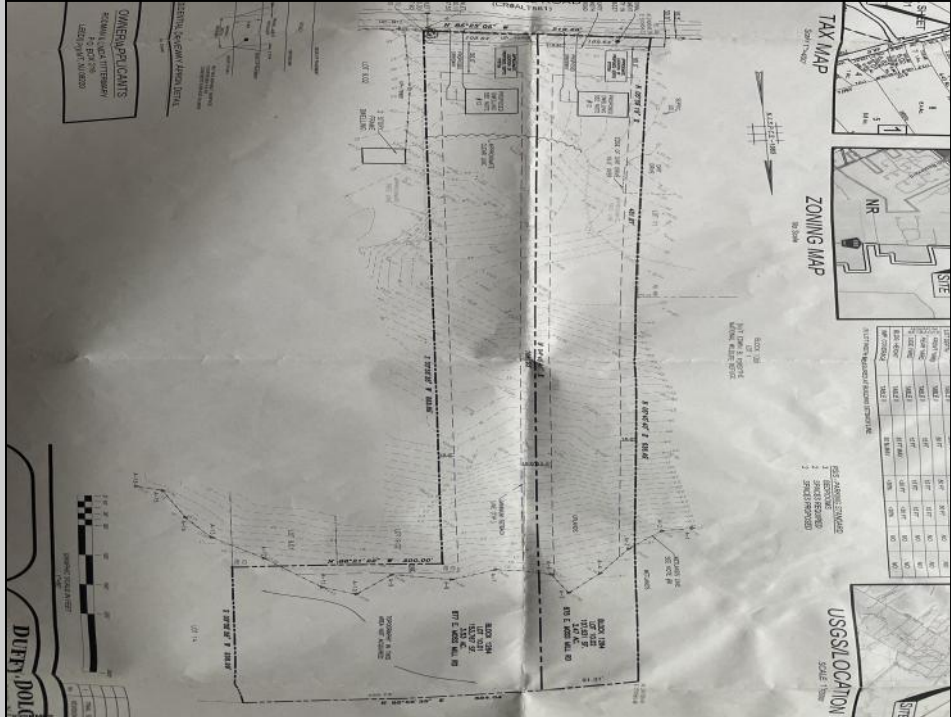

**877 Moss Mill
Galloway Township, NJ 08205**

Asking \$110,000.00

COMMENTS

Here's your opportunity to build your dream home in the wonderful Leeds Point area of Galloway township. Just minutes to Smithville Village and backs up the the wildlife refuge. This 3.53 acre lot is cleared in the front and then wooded in the middle and back, with wetlands on the very back end of the lot. But there is plenty of room to build your home. Natural gas is in the street. Wetlands delineation is on file. Ready to build. Seller has accepted a conditional contract but is continuing to take back-up offers.