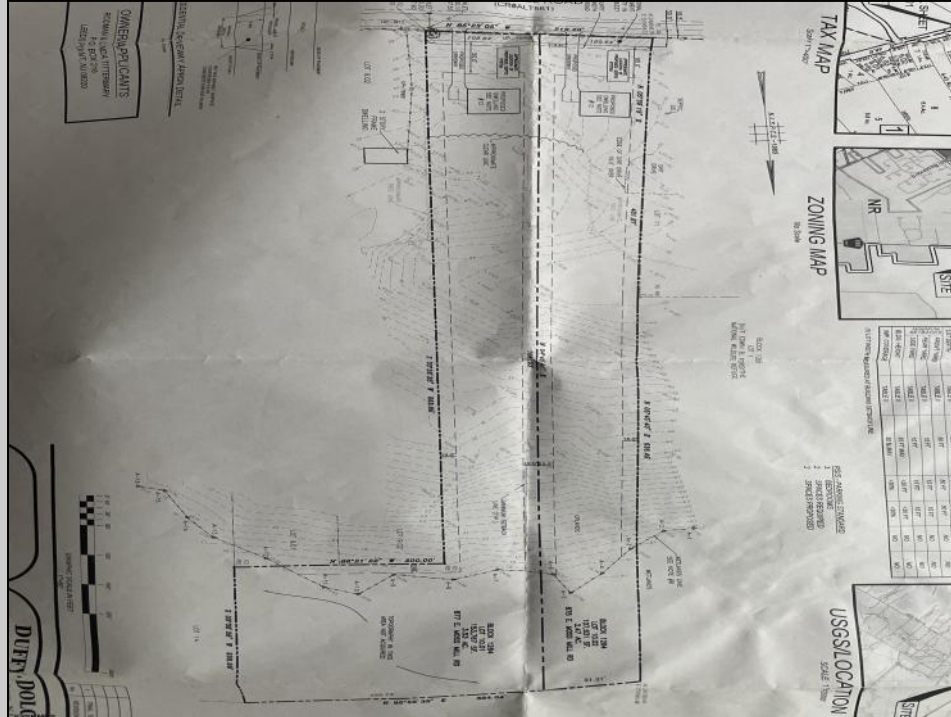

**877 Moss Mill
Galloway Township, NJ 08205**

Asking \$110,000.00

COMMENTS

Here's your opportunity to build your dream home in the wonderful Leeds Point area of Galloway township. Just minutes to Smithville Village and backs up the the wildlife refuge. This 3.53 acre lot is cleared in the front and then wooded in the middle and back, with wetlands on the very back end of the lot. But there is plenty of room to build your home. Natural gas is in the street. Wetlands delineation is on file. Ready to build. Seller has accepted a conditional contract but is continuing to take back-up offers.