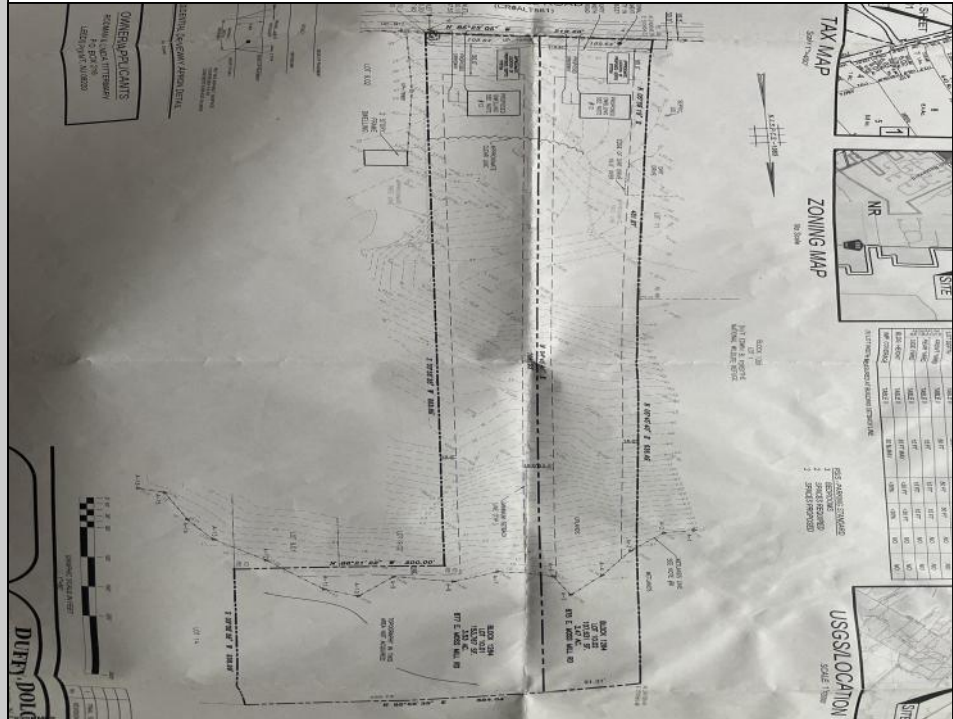

**877 Moss Mill
Galloway Township, NJ 08205**

Asking \$110,000.00

COMMENTS

Here's your opportunity to build your dream home in the wonderful Leeds Point area of Galloway township. Just minutes to Smithville Village and backs up the the wildlife refuge. This 3.53 acre lot is cleared in the front and then wooded in the middle and back, with wetlands on the very back end of the lot. But there is plenty of room to build your home. Natural gas is in the street. Wetlands delineation is on file. Ready to build. Seller has accepted a conditional contract but is continuing to take back-up offers.