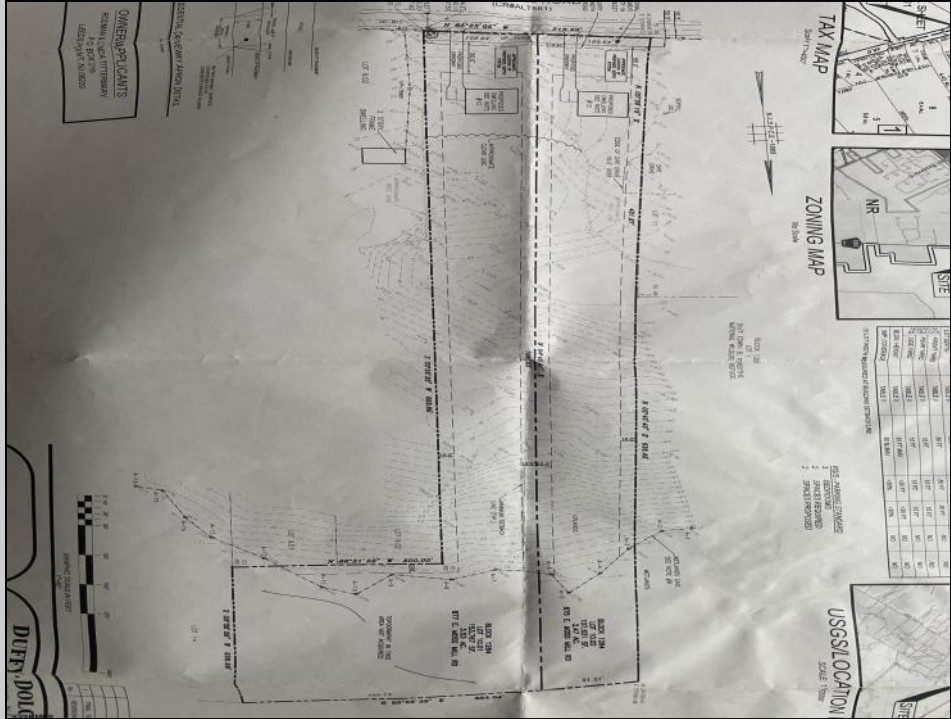

### COMMENTS

Here's your opportunity to build your dream home in the wonderful Leeds Point area of Galloway township. Just minutes to Smithville Village and backs up the the wildlife refuge. This 3.53 acre lot is cleared in the front and then wooded in the middle and back, with wetlands on the very back end of the lot. But there is plenty of room to build your home. Natural gas is in the street. Wetlands delineation is on file. Ready to build. Seller has accepted a conditional contract but is continuing to take back-up offers.