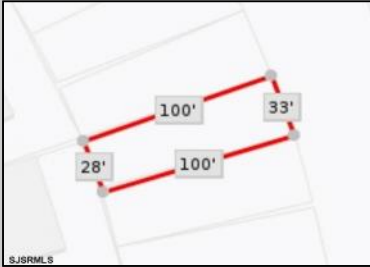

Berger Realty

Since 1928

Berger Realty, Inc.
3160 Asbury Avenue
Ocean City, NJ 08226
1-877-237-4371 / 609-399-0076
info@bergerrealty.com

344 Waverly
Ocean City, NJ 08226

Asking \$99,900.00

COMMENTS

Unbuildable Ocean Front Lot - No Road Access