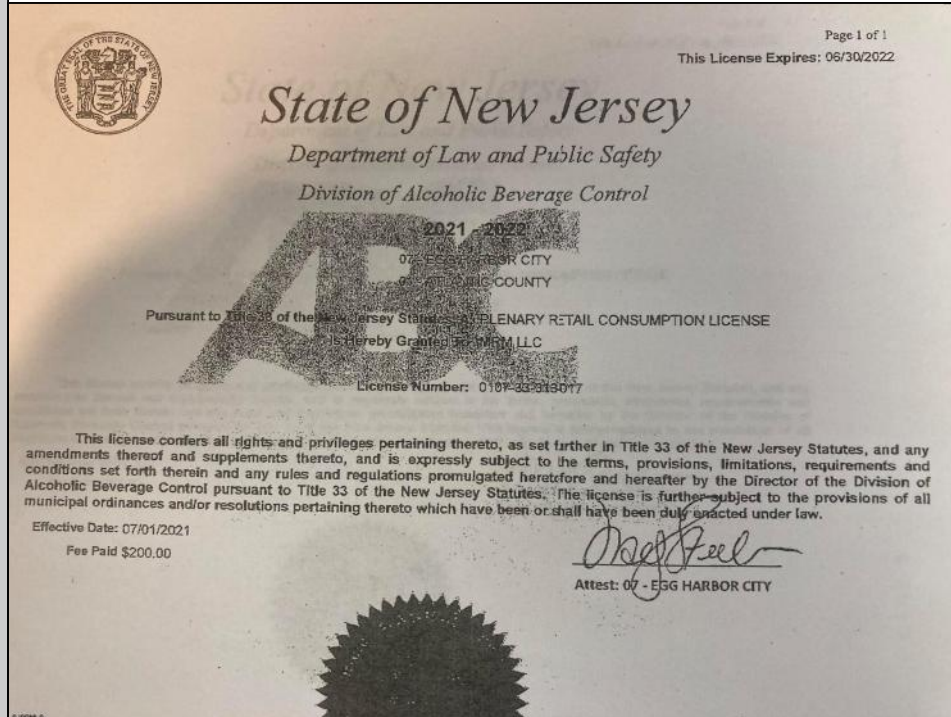

000 000  
Egg Harbor City, NJ 08215

Asking \$120,000.00

#### COMMENTS

This is a C license. A Plenary Retail Consumption License. Buyer must be able to pass Municipal, State and Federal background checks through the Alcohol Beverage Control (ABC). This license is only for Egg Harbor City. It is not transferable to any other municipality. Picture of updated license in documents