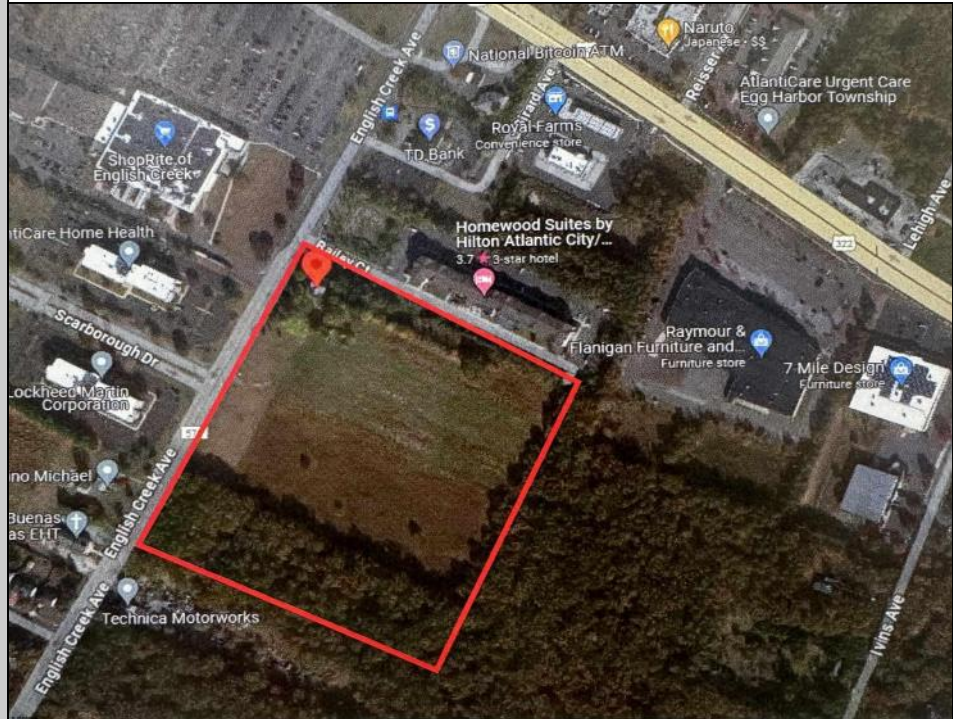

3012 English Creek
Egg Harbor Township, NJ 08234

Asking \$1,900,000.00

COMMENTS

20+/- acres for sale. Lots include, 94, 95, 96, 97, 98. Combined lot frontage of 925 feet + on English Creek. Zoned HB and PO1. Located just south of the Black Horse Pike. Hilton Homewood Suites built adjacent to site. Near Next Generation Aviation and Research Park and FAA Tech Centre located 2.5 miles +/- away. Excellent access to AC Exp. and Garden State Parkway. No existing approvals. Local Tenants include: Across from English Creek Corporate Centre and English Creek Shopping Plaza with Shoprite as anchor. Near AtlantiCare Health Park, Rothman Institute, TD Bank, Rite Aid, Lowe's, Home Depot, Dunkin, Burger King