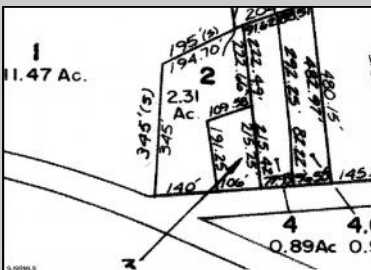

1029 Dragston
Port Norris, NJ 08349

Asking \$30,000.00

COMMENTS

Lot for sale. Just a few feet from the water. Nice and quiet area. Low property taxes. For Downe Township buildable lot requirements, please see attached documents.