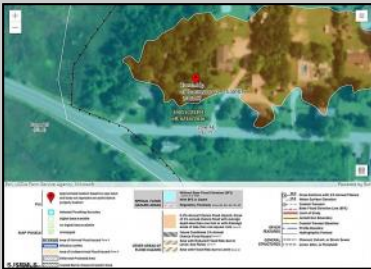

1029 Dragston
Port Norris, NJ 08349

Asking \$30,000.00

COMMENTS

Lot for sale. Just a few feet from the water. Nice and quiet area. Low property taxes. For Downe Township buildable lot requirements, please see attached documents.