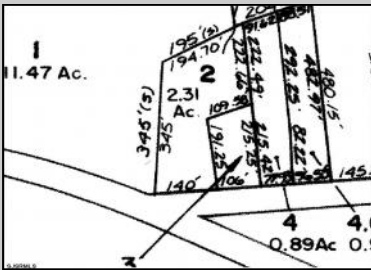

1029 Dragston  
 Port Norris, NJ 08349

Asking \$30,000.00

**COMMENTS**

Lot for sale. Just a few feet from the water. Nice and quiet area. Low property taxes. For Downe Township buildable lot requirements, please see attached documents.