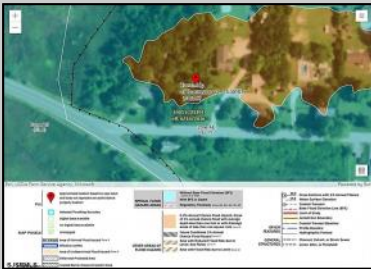

1029 Dragston  
 Port Norris, NJ 08349

Asking \$30,000.00

**COMMENTS**

Lot for sale. Just a few feet from the water. Nice and quiet area. Low property taxes. For Downe Township buildable lot requirements, please see attached documents.