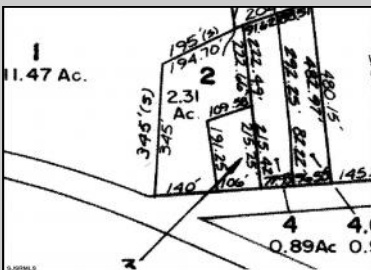

1029 Dragston
 Port Norris, NJ 08349

Asking \$30,000.00

COMMENTS

Lot for sale. Just a few feet from the water. Nice and quiet area. Low property taxes. For Downe Township buildable lot requirements, please see attached documents.