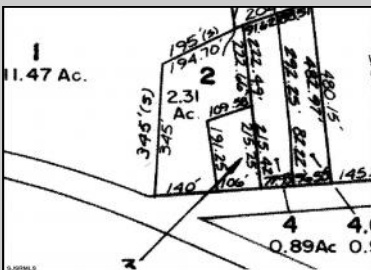

1029 Dragston  
 Port Norris, NJ 08349

Asking \$30,000.00

**COMMENTS**

Lot for sale. Just a few feet from the water. Nice and quiet area. Low property taxes. For Downe Township buildable lot requirements, please see attached documents.