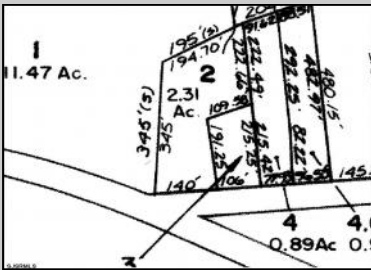

1029 Dragston
 Port Norris, NJ 08349

Asking \$30,000.00

COMMENTS

Lot for sale. Just a few feet from the water. Nice and quiet area. Low property taxes. For Downe Township buildable lot requirements, please see attached documents.