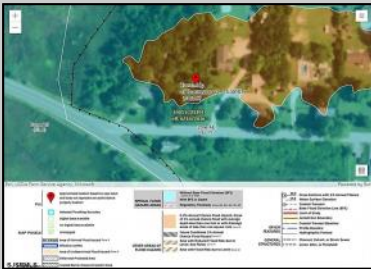

1029 Dragston
 Port Norris, NJ 08349

Asking \$30,000.00

COMMENTS

Lot for sale. Just a few feet from the water. Nice and quiet area. Low property taxes. For Downe Township buildable lot requirements, please see attached documents.