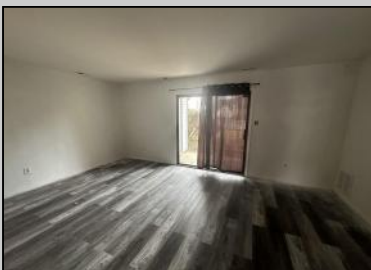

3302 Larkspur Ct # 46
 Mays Landing, NJ 08330

Asking \$159,899.00

SJSRMLS

COMMENTS

*****BEST LOCATION IN THE WOODLANDS***** FIRST FLOOR W/ NICE FLOORPLAN-SHOW N GO EASY TO SHOW! CLOSE TO EVERYTHING INC TRANSPORATION, THE MALL, SHOPPING , DINING AND MAJOR HIGHWAYS! THIS 2 BEDROOM 1 BATH CONDO IS SUPER AFFORDABLE W/. LOW TAXES BRAND NEW WOOD FLOORING THROUGH OUT FRESHLY PAINTED AND EZ TO SHOW.