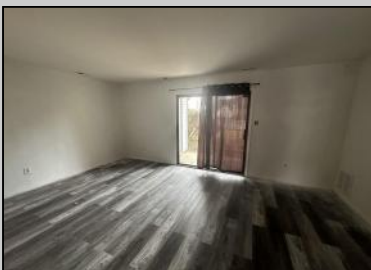

3302 Larkspur Ct # 46  
 Mays Landing, NJ 08330

Asking \$159,900.00

SJSRMLS

**COMMENTS**

\*\*\*\*\*BEST LOCATION IN THE WOODLANDS\*\*\*\*\* FIRST FLOOR W/ NICE FLOORPLAN-SHOW N GO EASY TO SHOW! CLOSE TO EVERYTHING INC TRANSPORATION, THE MALL, SHOPPING , DINING AND MAJOR HIGHWAYS! THIS 2 BEDROOM 1 BATH CONDO IS SUPER AFFORDABLE W/. LOW TAXES BRAND NEW WOOD FLOORING THROUGH OUT FRESHLY PAINTED AND EZ TO SHOW.