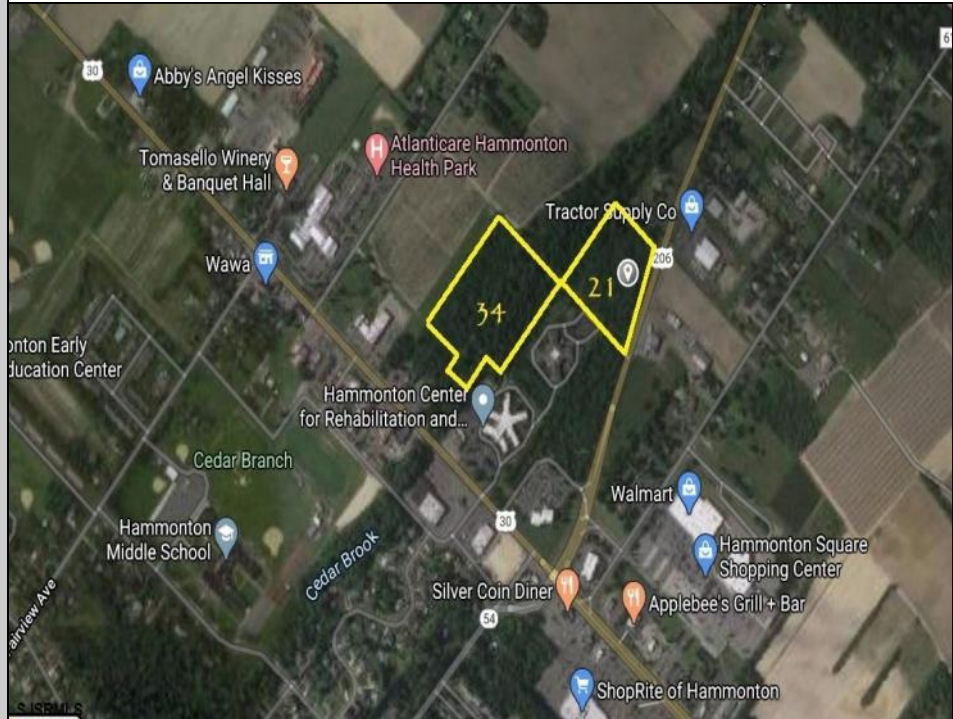

55 Route 206  
Hammonton, NJ 08037

Asking \$395,000.00

#### COMMENTS

HUGE Opportunity for a Commercial Business to build near ShopRite, Walmart, Super Wawa, Canals Liquor, Planet Fitness and more! Located on Trenton Road (Route 206). High Traffic Area. Buildable area subject to Pinelands. Lot 34 is not buildable.