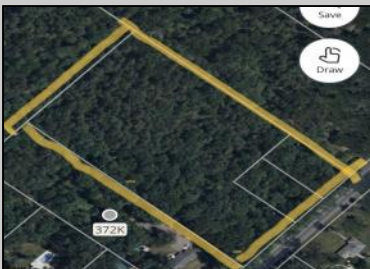

Route 50 (County Blvd)  
Mays Landing, NJ 08330

Asking \$59,000.00

### COMMENTS

Lot contains 5.66 acres with 400' of frontage in RD-5 zone. Building can be set 120' from road based on approvals. Great are to spread out and buil the home of your dreams.