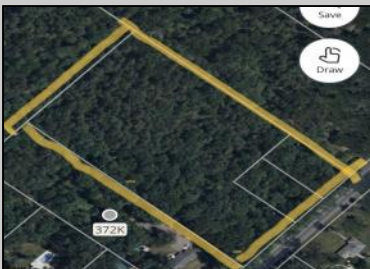

Route 50 (County Blvd)
Mays Landing, NJ 08330

Asking \$59,000.00

COMMENTS

Lot contains 5.66 acres with 400' of frontage in RD-5 zone. Building can be set 120' from road based on approvals. Great are to spread out and build the home of your dreams.