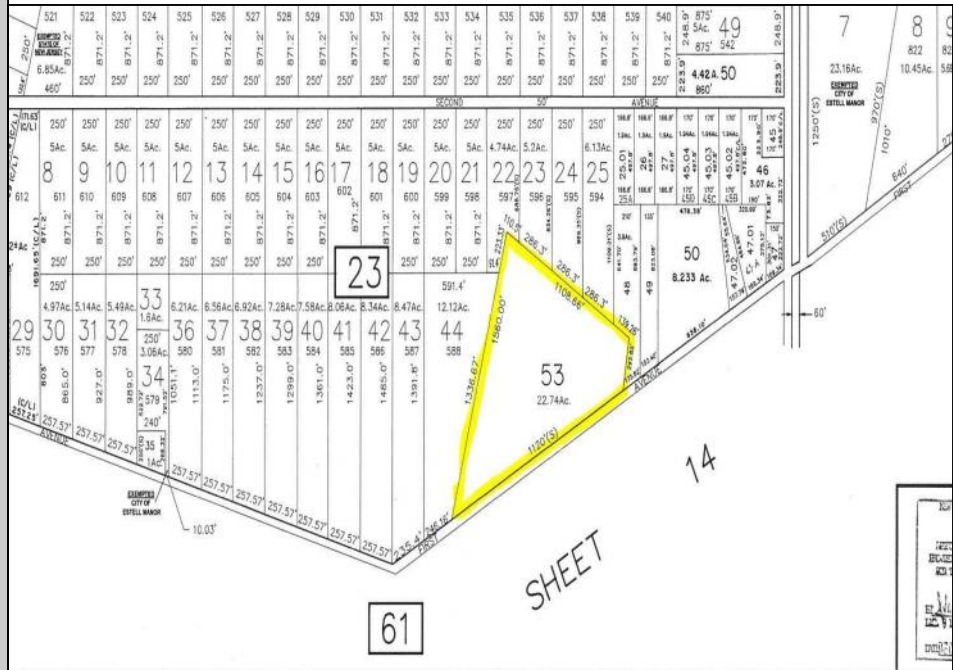

**190 1st
 Estell Manor, NJ 08319**

Asking \$179,900.00

SJSRML5

COMMENTS

Beautiful serene 22.74 acre wooded high and dry land ,great for horses or/and Sports mans paradise. Also subdividable into 4 building lots. Quiet country setting only 15 to 20 minutes from the beaches and shopping centers. Also, 1000 acres across street is state game land not developable.

PROPERTY DETAILS