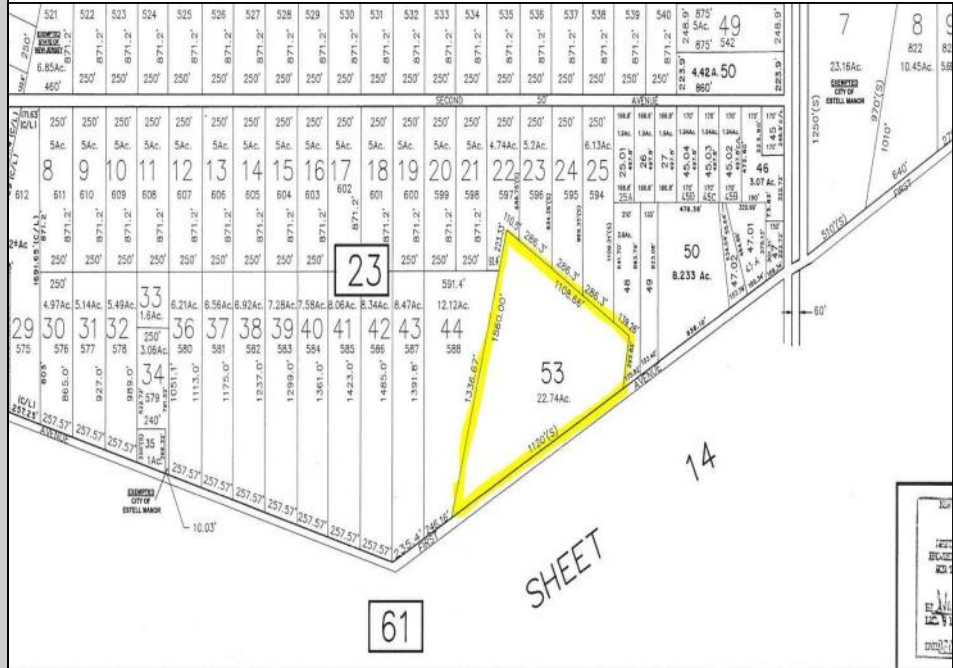

**190 1st
Estell Manor, NJ 08319**

Asking \$179,900.00

SJSRMLS

COMMENTS

Beautiful serene 22.74 acre wooded high and dry land ,great for horses or/and Sports mans paradise. Also subdividable into 4 building lots. Quiet country setting only 15 to 20 minutes from the beaches and shopping centers. Also, 1000 acres across street is state game land not developable.