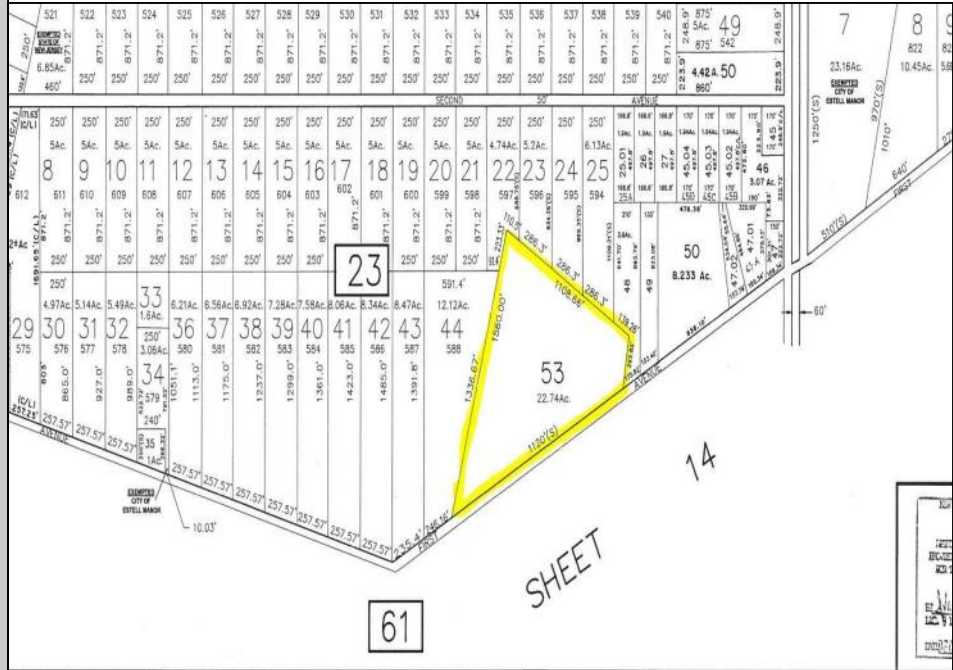

**190 1st
Estell Manor, NJ 08319**

Asking \$179,900.00

S.JSRMLS

COMMENTS

Beautiful serene 22.74 acre wooded high and dry land ,great for horses or/and Sports mans paradise. Also subdividable into 4 building lots. Quiet country setting only 15 to 20 minutes from the beaches and shopping centers. Also, 1000 acres across street is state game land not developable.