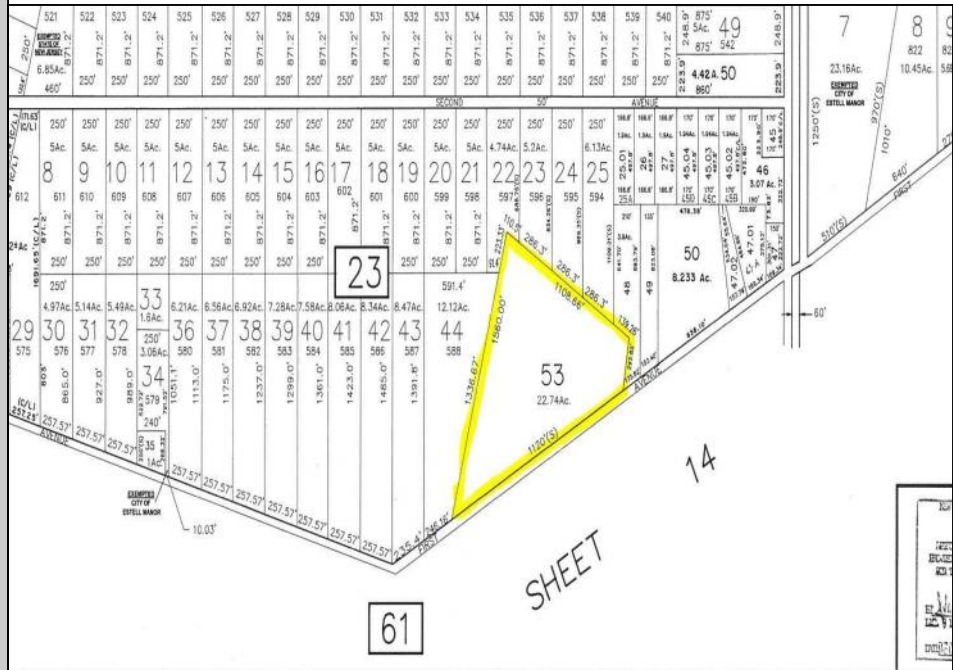

S.JSRMLS

COMMENTS

Beautiful serene 22.74 acre wooded high and dry land ,great for horses or/and Sports mans paradise. Also subdividable into 4 building lots. Quiet country setting only 15 to 20 minutes from the beaches and shopping centers. Also, 1000 acres across street is state game land not developable.

PROPERTY DETAILS