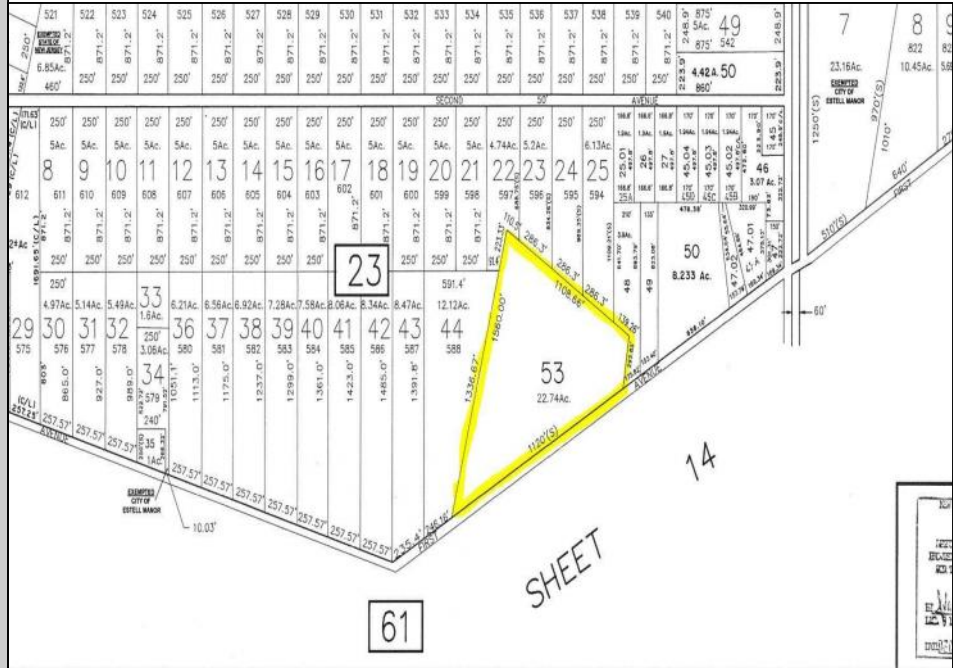

**190 1st  
Estell Manor, NJ 08319**

**Asking \$179,900.00**

SJSRMLS

**COMMENTS**

Beautiful serene 22.74 acre wooded high and dry land ,great for horses or/and Sports mans paradise. Also subdividable into 4 building lots. Quiet country setting only 15 to 20 minutes from the beaches and shopping centers. Also, 1000 acres across street is state game land not developable.