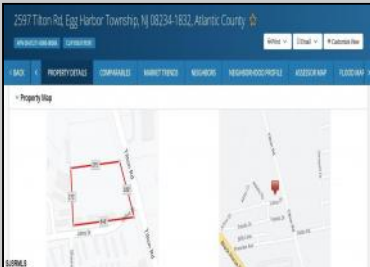

2595 Tilton  
Egg Harbor Township, NJ 08234

Asking \$549,000.00

### COMMENTS

Welcome to a prime piece of vacant land nestled in the heart of Egg Harbor Township (EHT), offering a lucrative opportunity for a variety of ventures. This strategically located parcel sits prominently along a highly traveled road, ensuring maximum visibility and accessibility for businesses aiming to capture the attention of a diverse and bustling community. Positioned in close proximity to the airport, expressway, and Parkway, this parcel boasts a strategic location that is unrivaled in convenience. The immediate access to major transportation hubs not only facilitates easy commuting for potential customers but also enhances the overall appeal of the property for various commercial endeavors. Zoned as Business Highway, this land unlocks a myriad of possibilities for potential investors and entrepreneurs. Whether you envision a state-of-the-art storage unit facility, a bustling laundromat catering to the local community, or a vibrant strip mall housing a variety of businesses, the zoning designation allows for flexibility and creativity in bringing your vision to life. EHT's dynamic and growing community provides a strong customer base, making this vacant land an ideal canvas for those looking to establish a business that can thrive in a high-traffic area. The strategic positioning near key transportation routes ensures a steady flow of potential customers, creating a foundation for success in various commercial ventures. Seize this rare opportunity to be at the forefront of EHT's commercial landscape by investing in this well-located vacant land. Whether you're a seasoned investor or an ambitious entrepreneur, the possibilities are abundant, and the potential for success is limitless. Don't miss out on the chance to shape the future of this prime business location.