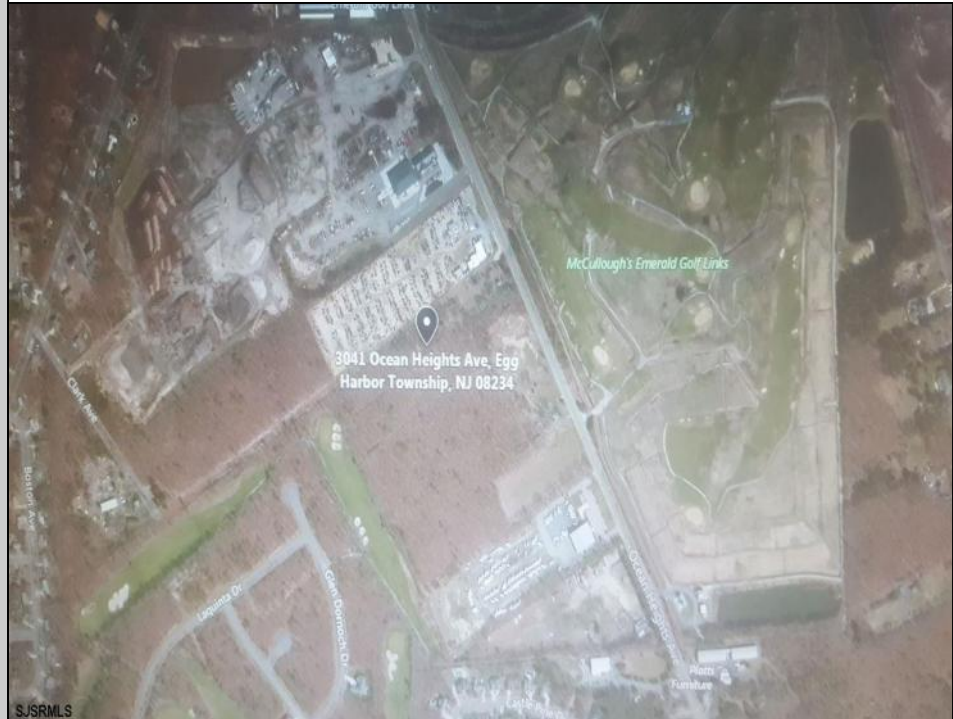

Berger Realty

Since 1928

Berger Realty, Inc.
3160 Asbury Avenue
Ocean City, NJ 08226
1-877-237-4371 / 609-399-0076
info@bergerrealty.com

3043 Ocean Heights Avenue
Egg Harbor Township, NJ 08234

Asking $1,330,000.00

SJSRMLS

COMMENTS

INDUSTRIAL/COMMERCIAL. 14+/- acres of vacant land in prime location near Ocean City and shore towns. Next to newly approved future mini storage site.

PROPERTY DETAILS