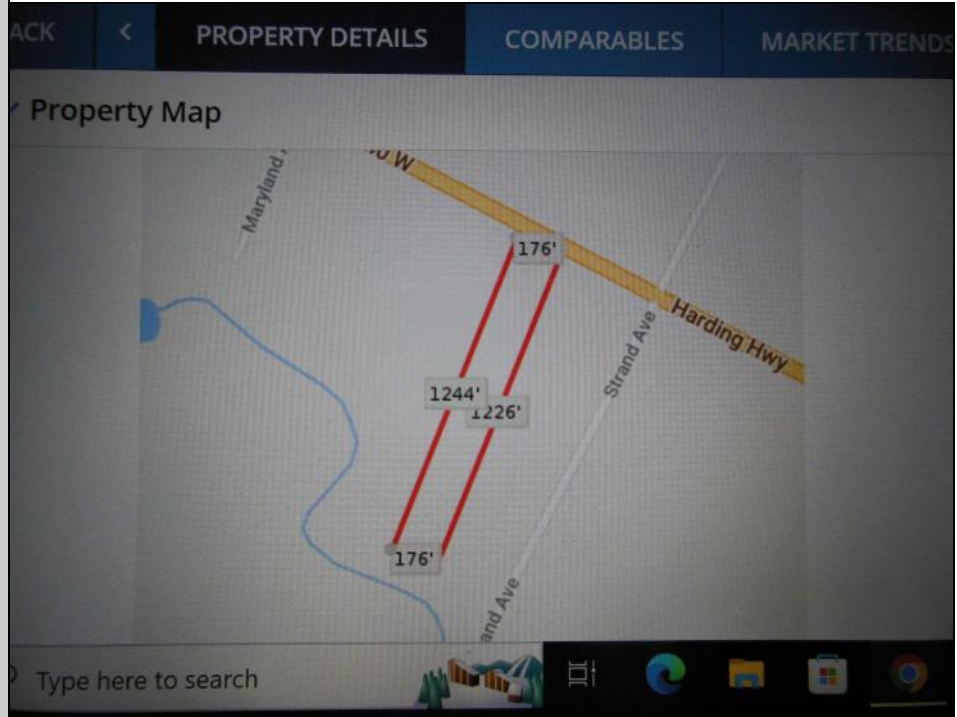

Harding  
Mays Landing, NJ 08234

Asking \$25,000.00

#### COMMENTS

5.09 acres on Harding Hwy. 176' road frontage. Any questions should be answered by the buyers own due diligence..

#### PROPERTY DETAILS