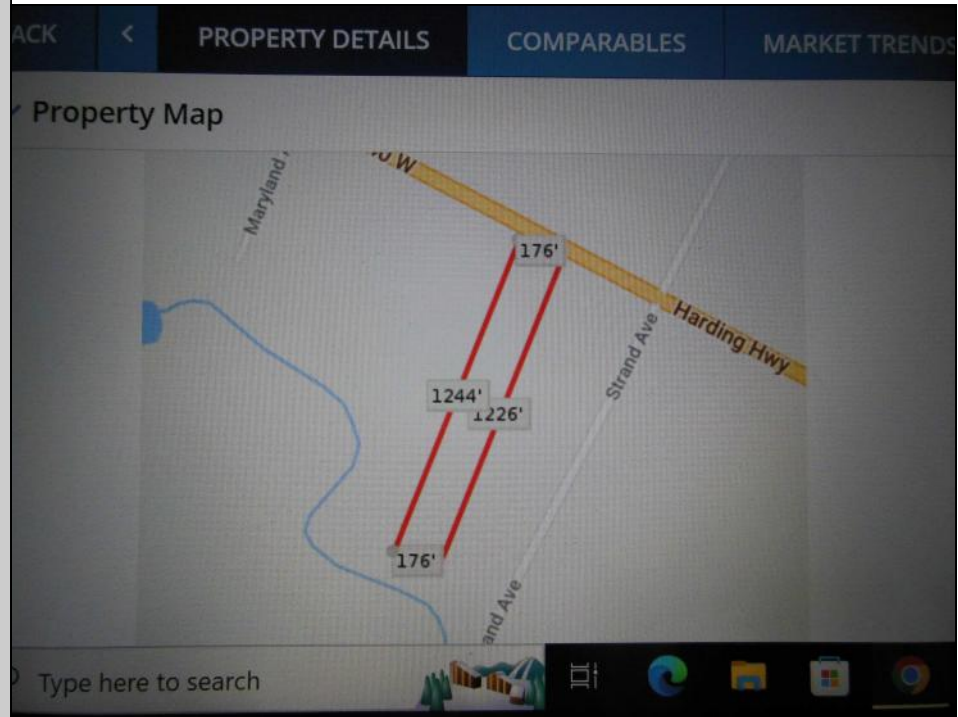

Harding
Mays Landing, NJ 08234

Asking \$25,000.00

COMMENTS

5.09 acres on Harding Hwy. 176' road frontage. Any questions should be answered by the buyers own due diligence..

PROPERTY DETAILS

Ask for Monica Raab
Berger Realty Inc
1670 Boardwalk, Ocean City
Call: 609-391-0500
Email to: msr@bergerrealty.com