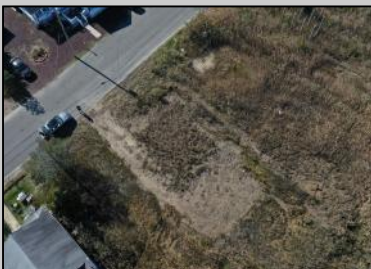

Berger Realty

Since 1928

Ocean 17
1670 Boardwalk
Ocean City, NJ 08226
609-391-0500

oc17@BergerRealty.com

310 Edgewater
Pleasantville, NJ 08232

Asking \$27,775.00

COMMENTS

Come check out Pleasantville's newest land opportunity by the water! Lot is 36' X 110'. This land is located right by the yacht club and offers plenty of opportunity! Also located to any local amenities such as casinos, hospitals, churches and much more!