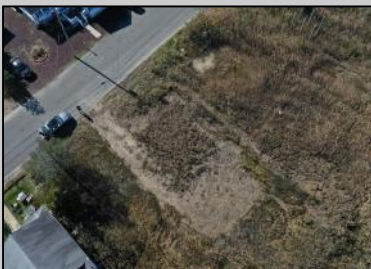

Berger Realty

Since 1928

Berger Realty, Inc
1330 Bay Avenue
Ocean City, NJ 08226
609-391-1330/609-391-1300
info@bergerrealty.com

310 Edgewater
Pleasantville, NJ 08232

Asking \$27,775.00

COMMENTS

Come check out Pleasantville's newest land opportunity by the water! Lot is 36' X 110'. This land is located right by the yacht club and offers plenty of opportunity! Also located to any local amenities such as casinos, hospitals, churches and much more!