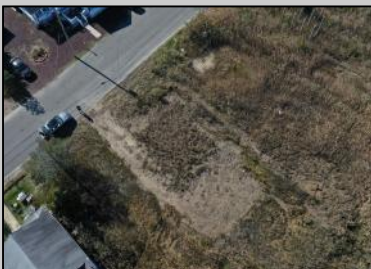

Berger Realty

Since 1928

Ocean 17
1670 Boardwalk
Ocean City, NJ 08226
609-391-0500

oc17@BergerRealty.com

**310 Edgewater
Pleasantville, NJ 08232**

Asking \$27,775.00

COMMENTS

Come check out Pleasantville's newest land opportunity by the water! Lot is 36' X 110'. This land is located right by the yacht club and offers plenty of opportunity! Also located to any local amenities such as casinos, hospitals, churches and much more!