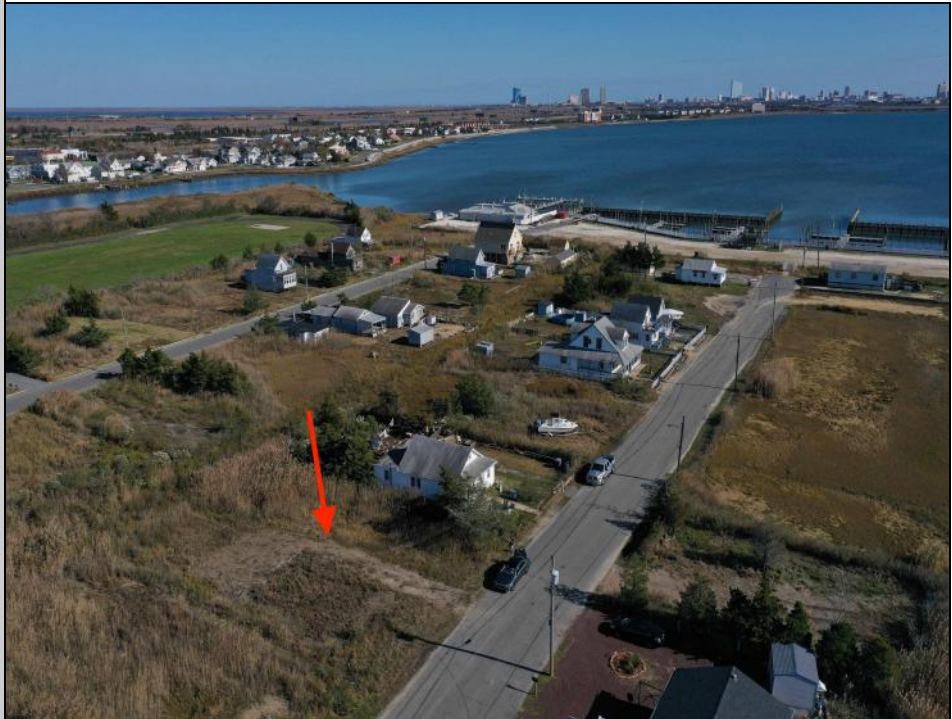

Berger Realty

Since 1928

Ocean 17
1670 Boardwalk
Ocean City, NJ 08226
609-391-0500

oc17@BergerRealty.com

**310 Edgewater
Pleasantville, NJ 08232**

Asking \$27,775.00

COMMENTS

Come check out Pleasantville's newest land opportunity by the water! Lot is 36' X 110'. This land is located right by the yacht club and offers plenty of opportunity! Also located to any local amenities such as casinos, hospitals, churches and much more!