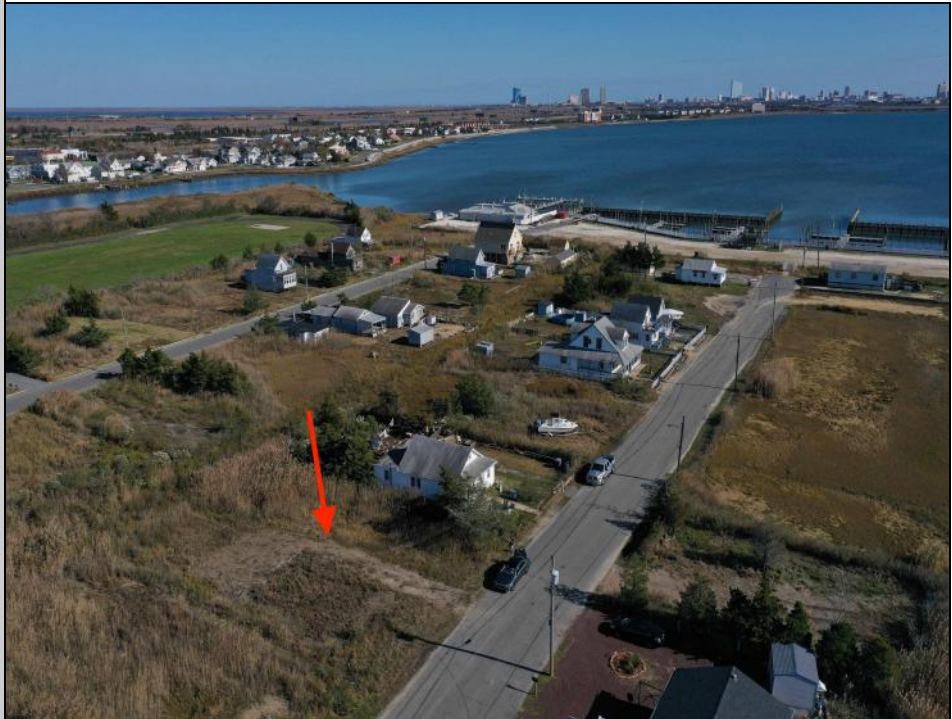

310 Edgewater  
Pleasantville, NJ 08232

Asking \$27,775.00

#### COMMENTS

Come check out Pleasantville's newest land opportunity by the water! Lot is 36' X 110'. This land is located right by the yacht club and offers plenty of opportunity! Also located to any local amenities such as casinos, hospitals, churches and much more!