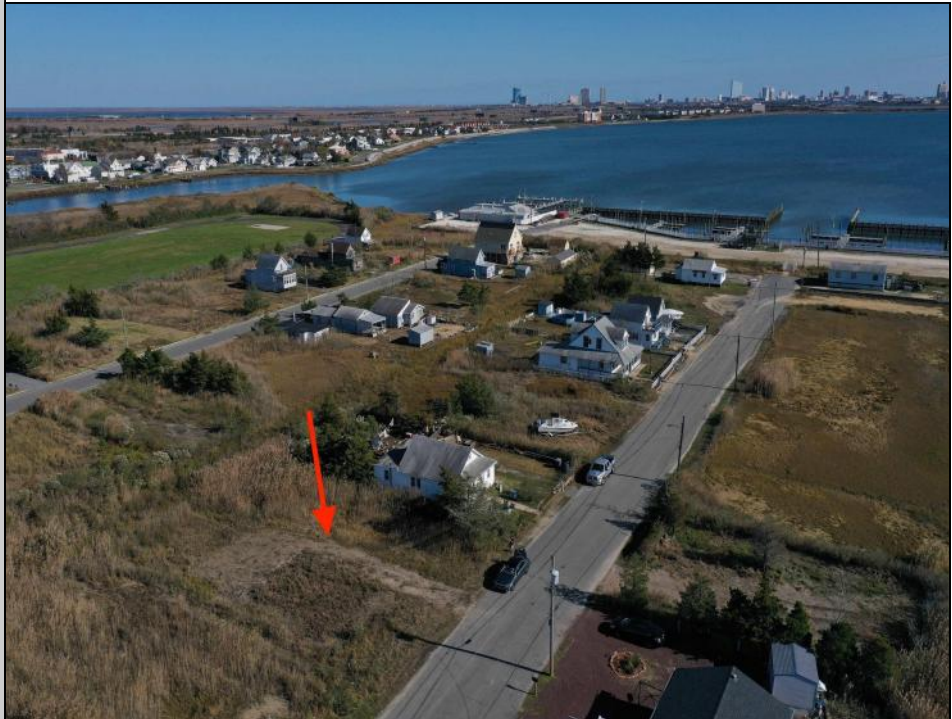

Berger Realty

Since 1928

Berger Realty, Inc.
3160 Asbury Avenue
Ocean City, NJ 08226
1-877-237-4371 / 609-399-0076
info@bergerrealty.com

310 Edgewater
Pleasantville, NJ 08232

Asking \$27,775.00

COMMENTS

Come check out Pleasantville's newest land opportunity by the water! Lot is 36' X 110'. This land is located right by the yacht club and offers plenty of opportunity! Also located to any local amenities such as casinos, hospitals, churches and much more!

PROPERTY DETAILS

Ask for Joe Young
Berger Realty Inc
3160 Asbury Avenue, Ocean City
Call: 609-399-0076
Email to: jty@bergerrealty.com