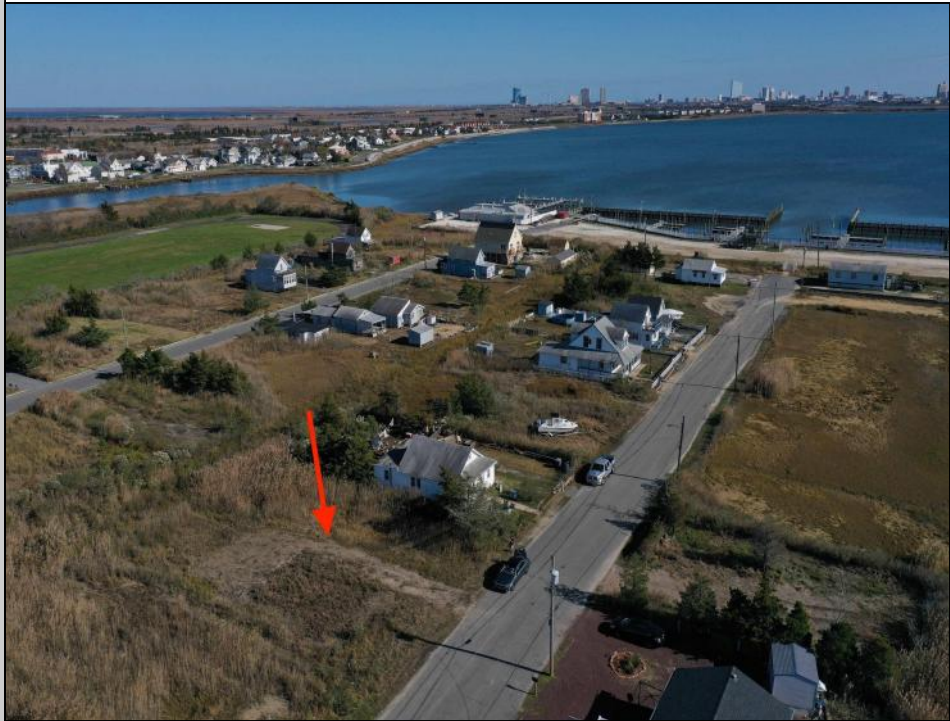

Berger Realty

Since 1928

Berger Realty, Inc.
3160 Asbury Avenue
Ocean City, NJ 08226
1-877-237-4371 / 609-399-0076
info@bergerrealty.com

310 Edgewater
Pleasantville, NJ 08232

Asking \$27,775.00

COMMENTS

Come check out Pleasantville's newest land opportunity by the water! Lot is 36' X 110'. This land is located right by the yacht club and offers plenty of opportunity! Also located to any local amenities such as casinos, hospitals, churches and much more!