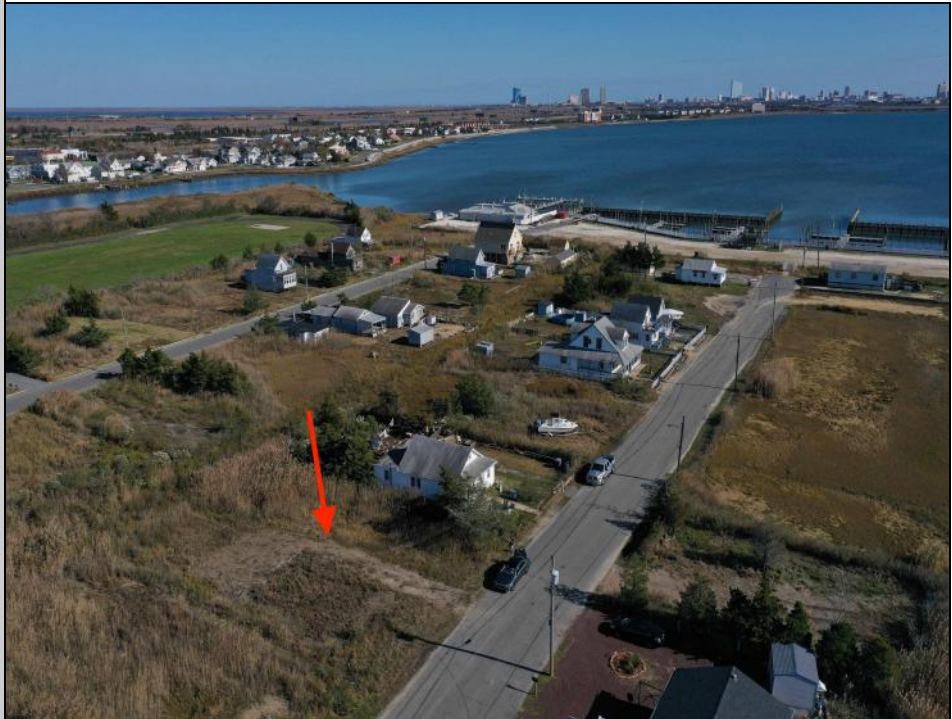

Berger Realty

Since 1928

Berger Realty, Inc.
55th & Haven Avenue
Ocean City, NJ 08226
609-399-0040

info@bergerrealty.com

310 Edgewater
Pleasantville, NJ 08232

Asking \$27,775.00

COMMENTS

Come check out Pleasantville's newest land opportunity by the water! Lot is 36' X 110'. This land is located right by the yacht club and offers plenty of opportunity! Also located to any local amenities such as casinos, hospitals, churches and much more!