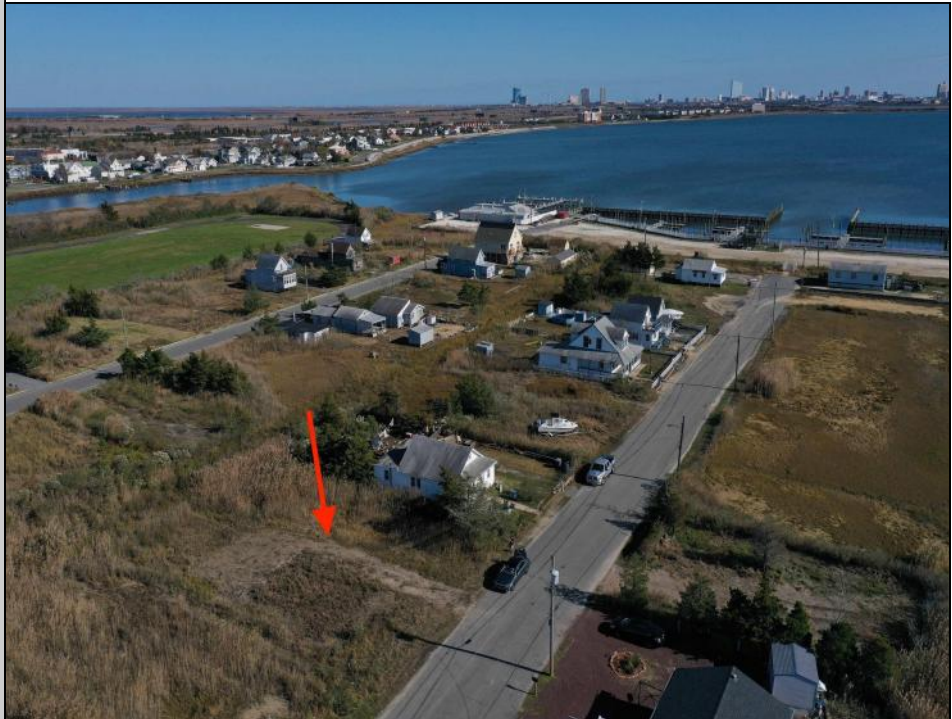

# Berger Realty

Since 1928

Berger Realty, Inc.  
3160 Asbury Avenue  
Ocean City, NJ 08226  
1-877-237-4371 / 609-399-0076  
info@bergerrealty.com

310 Edgewater  
Pleasantville, NJ 08232

Asking \$27,775.00

#### COMMENTS

Come check out Pleasantville's newest land opportunity by the water! Lot is 36' X 110'. This land is located right by the yacht club and offers plenty of opportunity! Also located to any local amenities such as casinos, hospitals, churches and much more!