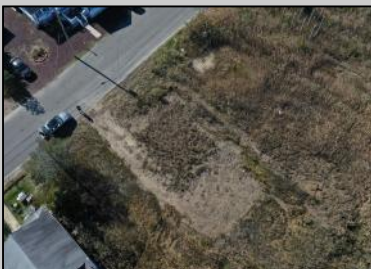

#### COMMENTS

Come check out Pleasantville's newest land opportunity by the water! Lot is 36' X 110'. This land is located right by the yacht club and offers plenty of opportunity! Also located to any local amenities such as casinos, hospitals, churches and much more!