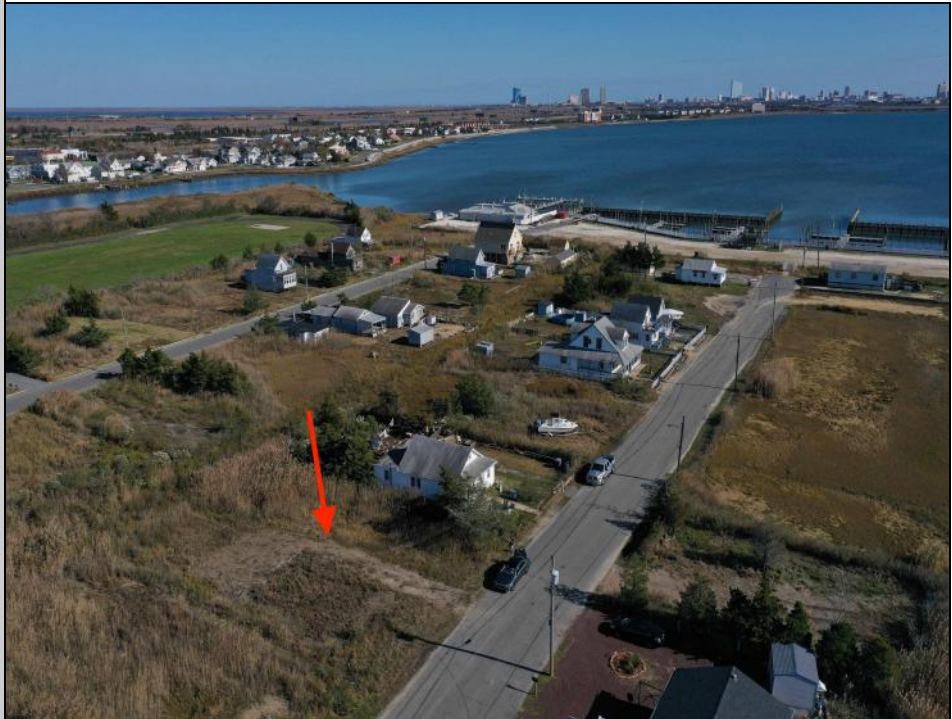

Berger Realty

Since 1928

Ocean 17
1670 Boardwalk
Ocean City, NJ 08226
609-391-0500

oc17@BergerRealty.com

310 Edgewater
Pleasantville, NJ 08232

Asking \$27,775.00

COMMENTS

Come check out Pleasantville's newest land opportunity by the water! Lot is 36' X 110'. This land is located right by the yacht club and offers plenty of opportunity! Also located to any local amenities such as casinos, hospitals, churches and much more!