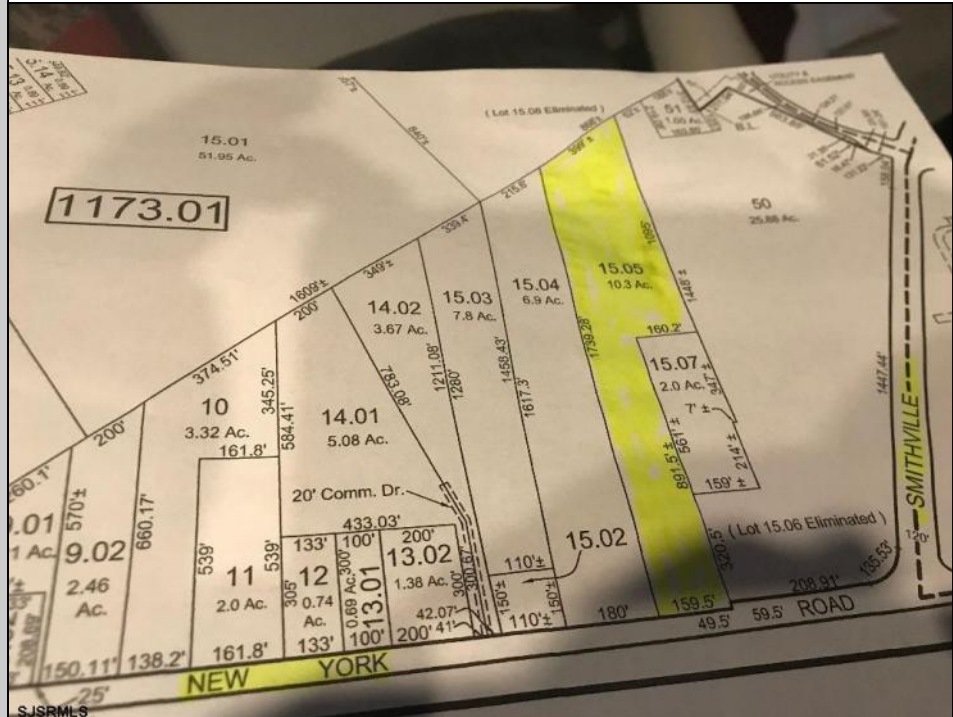

55 NEW YORK ROAD
Galloway Township, NJ 08205

Asking \$295,000.00

COMMENTS

COMMERCIAL DREAM LOT! DISCOVER THIS 10.31 ACRE PARCEL ON NEW YORK ROAD IN THE SMITHVILLE SECTION OF THE TOWNSHIP. PROPERTY IS JUST IN FRONT OF THE SMITHVILLE SHOPPING CENTER. GREAT FOR DRIVE - THRU RESTAURANTS, STRIP CENTERS, MULTI-BUILDINGS, OFFICES, HOTELS OR SO MUCH MORE...!!! HURRY CALL NOW!

PROPERTY DETAILS