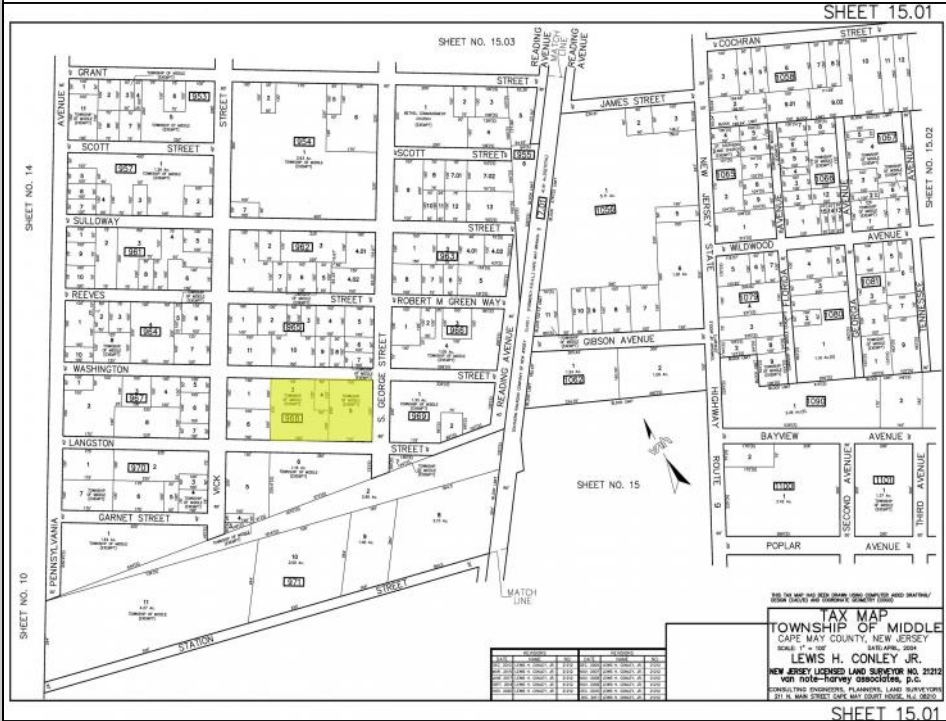

Berger Realty

Since 1928

Berger Realty, Inc
1330 Bay Avenue
Ocean City, NJ 08226
609-391-1330/609-391-1300
info@bergerrealty.com

**Langston
Whitesboro, NJ 08252**

Asking \$150,000.00

COMMENTS

Prime opportunity to own 2 acres of wooded land in an up and coming residential area of Middle Township. The property consists of 3 separate lots, offering flexibility for development or a private retreat. Nestled in a peaceful, natural setting, yet conveniently located near local amenities, schools, and major routes. Ideal for builders, investors, or those seeking to build their dream home. Don't miss this chance to secure a piece of land in a growing community.