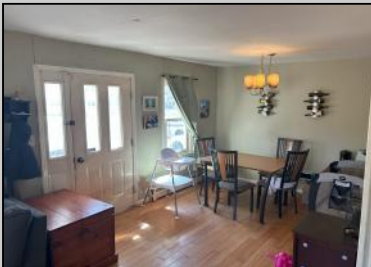

6 Wayne
Cape May Court House, NJ 08210

Asking \$319,900.00

COMMENTS

Perfect little rancher in need of some TLC. Great starter home with low taxes. A little sweat equity will go a long way to make this the perfect Middle Twp. home. Enjoy this large corner lot in the heart of Cape May County.

PROPERTY DETAILS

Exterior	OutsideFeatures	ParkingGarage	OtherRooms
Asphalt	Porch	Garage	Living Room
Vinyl	Fenced Yard	1 Car	Dining Room
		Attached	Kitchen
			Pantry
InteriorFeatures	AppliancesIncluded	Basement	Heating
Wood Flooring	Range	Crawl Space	Baseboard
Smoke/Fire Alarm	Washer		Hot Water
Walk in Closet	Dryer		
	Dishwasher		
Cooling	HotWater	Water	Sewer
Wall Air Conditioning	Gas- Natural	Well	Public