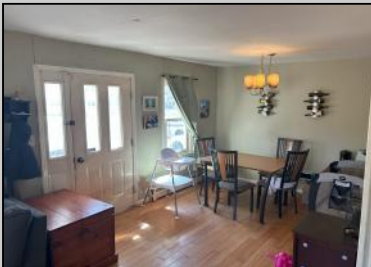

**6 Wayne  
 Cape May Court House, NJ 08210**

**Asking \$319,900.00**

**COMMENTS**

Perfect little rancher in need of some TLC. Great starter home with low taxes. A little sweat equity will go a long way to make this the perfect Middle Twp. home. Enjoy this large corner lot in the heart of Cape May County.

**PROPERTY DETAILS**

Exterior	OutsideFeatures	ParkingGarage	OtherRooms
Asphalt	Porch	Garage	Living Room
Vinyl	Fenced Yard	1 Car	Dining Room
		Attached	Kitchen
			Pantry
InteriorFeatures	AppliancesIncluded	Basement	Heating
Wood Flooring	Range	Crawl Space	Baseboard
Smoke/Fire Alarm	Washer		Hot Water
Walk in Closet	Dryer		
	Dishwasher		
Cooling	HotWater	Water	Sewer
Wall Air Conditioning	Gas- Natural	Well	Public